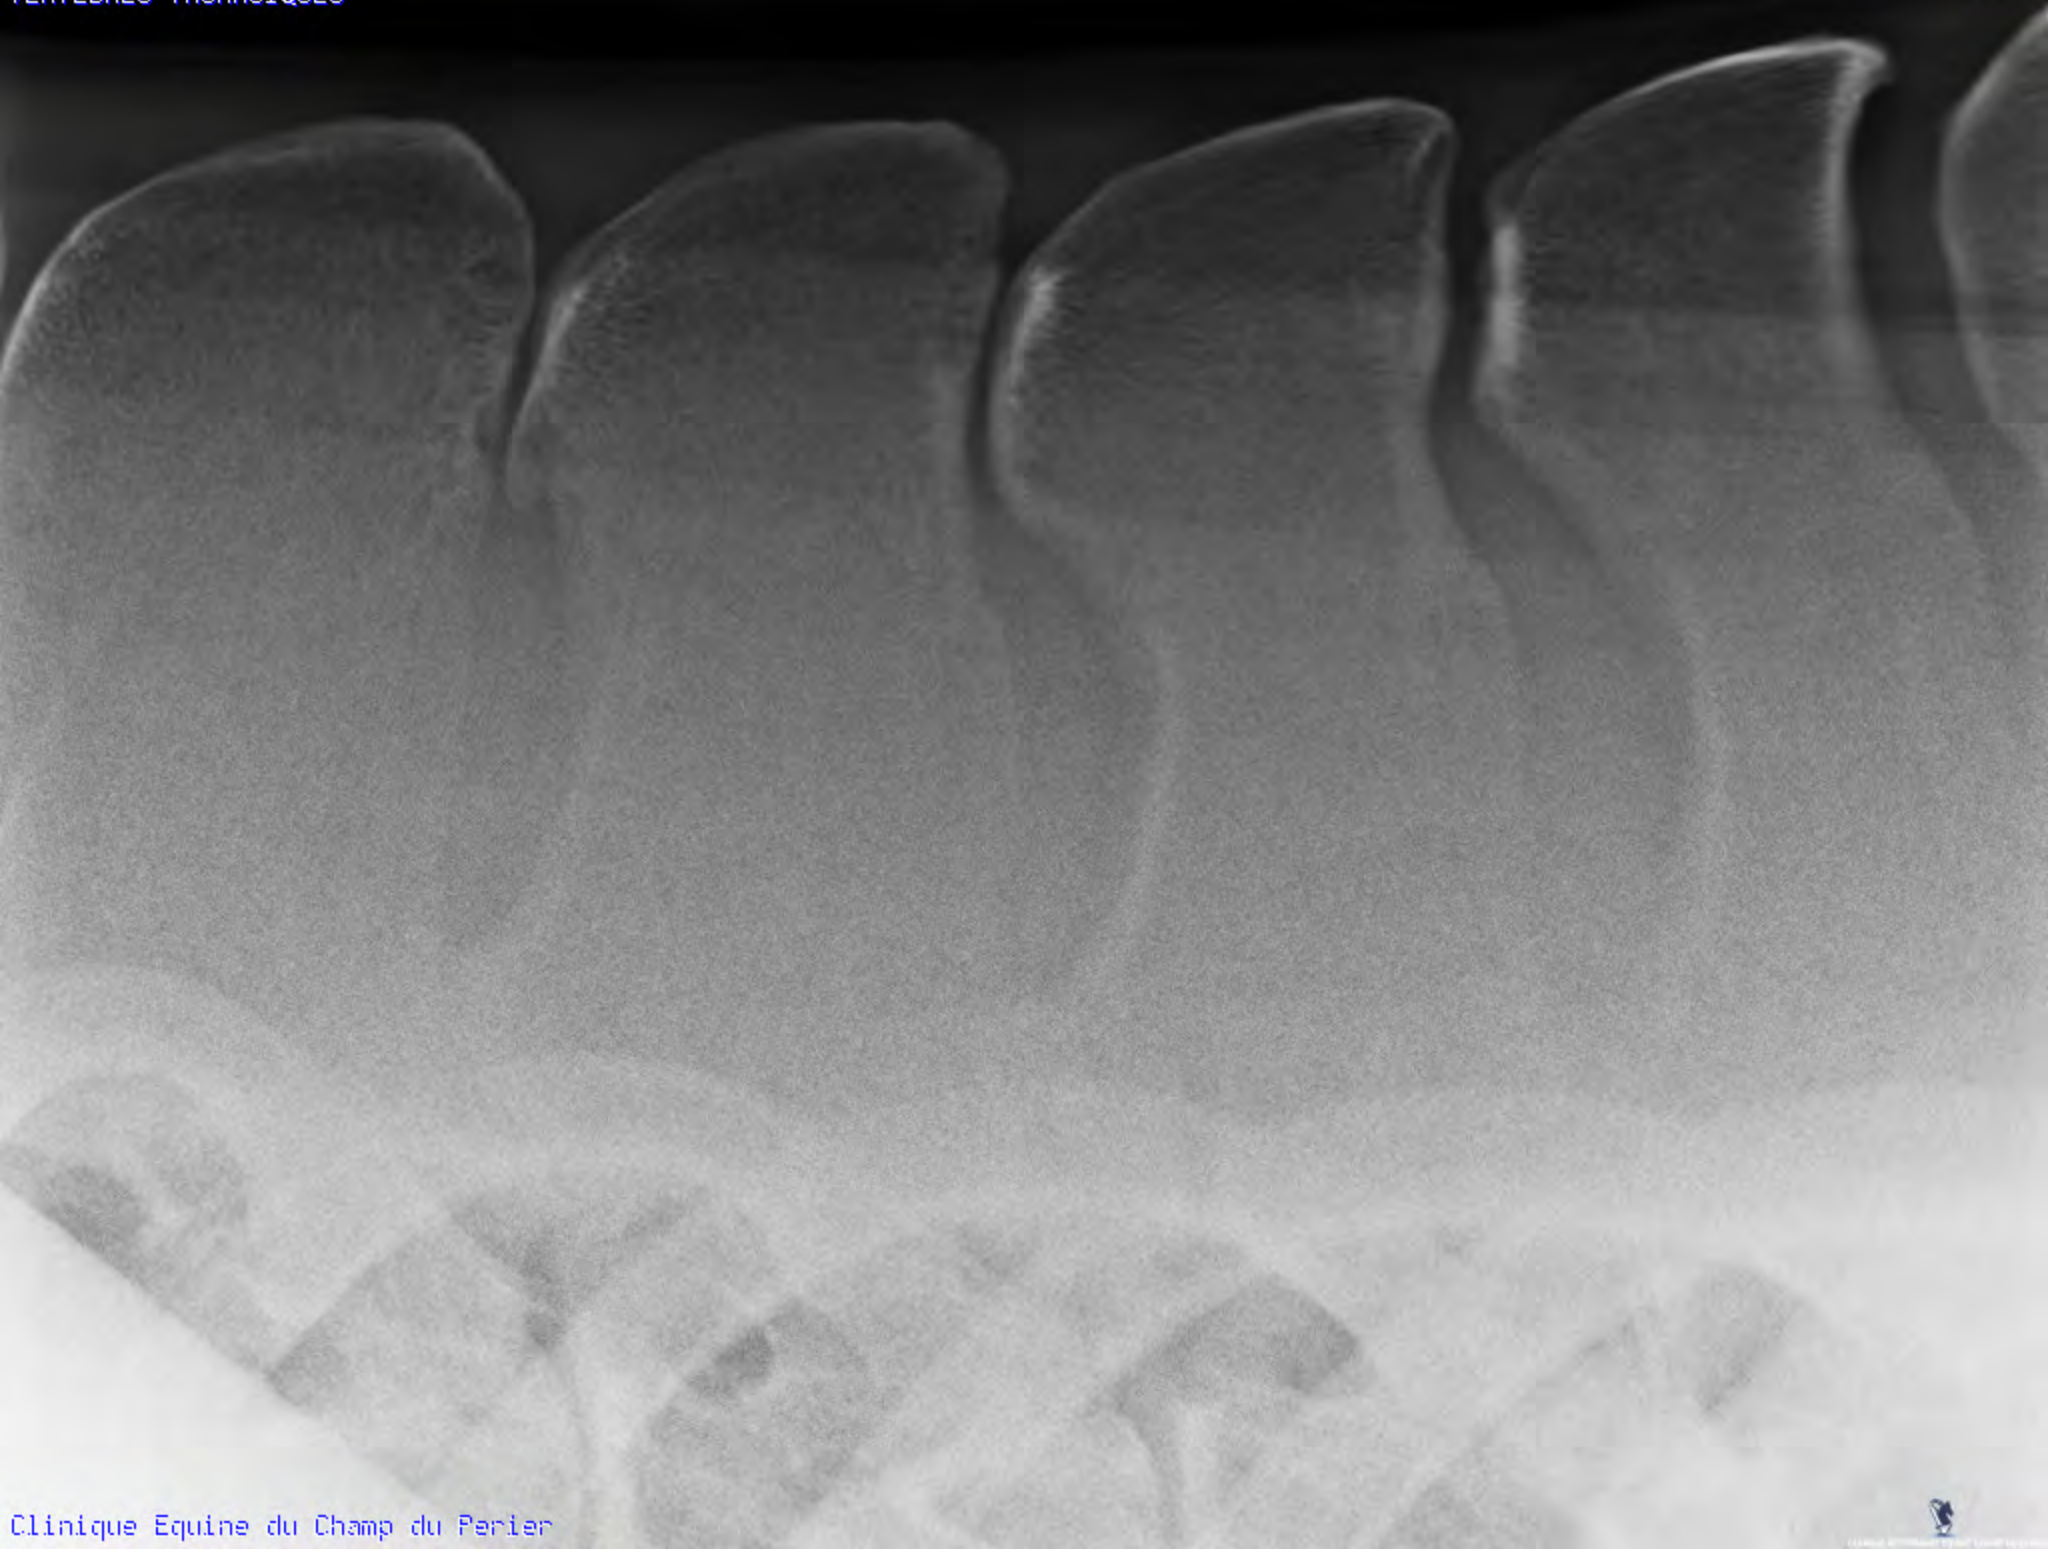

AG/LF

AG/LF

AD/RF

AD/RF

AD/RF

PEARL GEM VDM
LA TUILLIERE VENTE EXTRA
RACHIS CERVICAL

21/10/2024
09:13

PEARL GEM VDM
LA TUILLIERE VENTE EXTRA
RACHIS CERVICAL