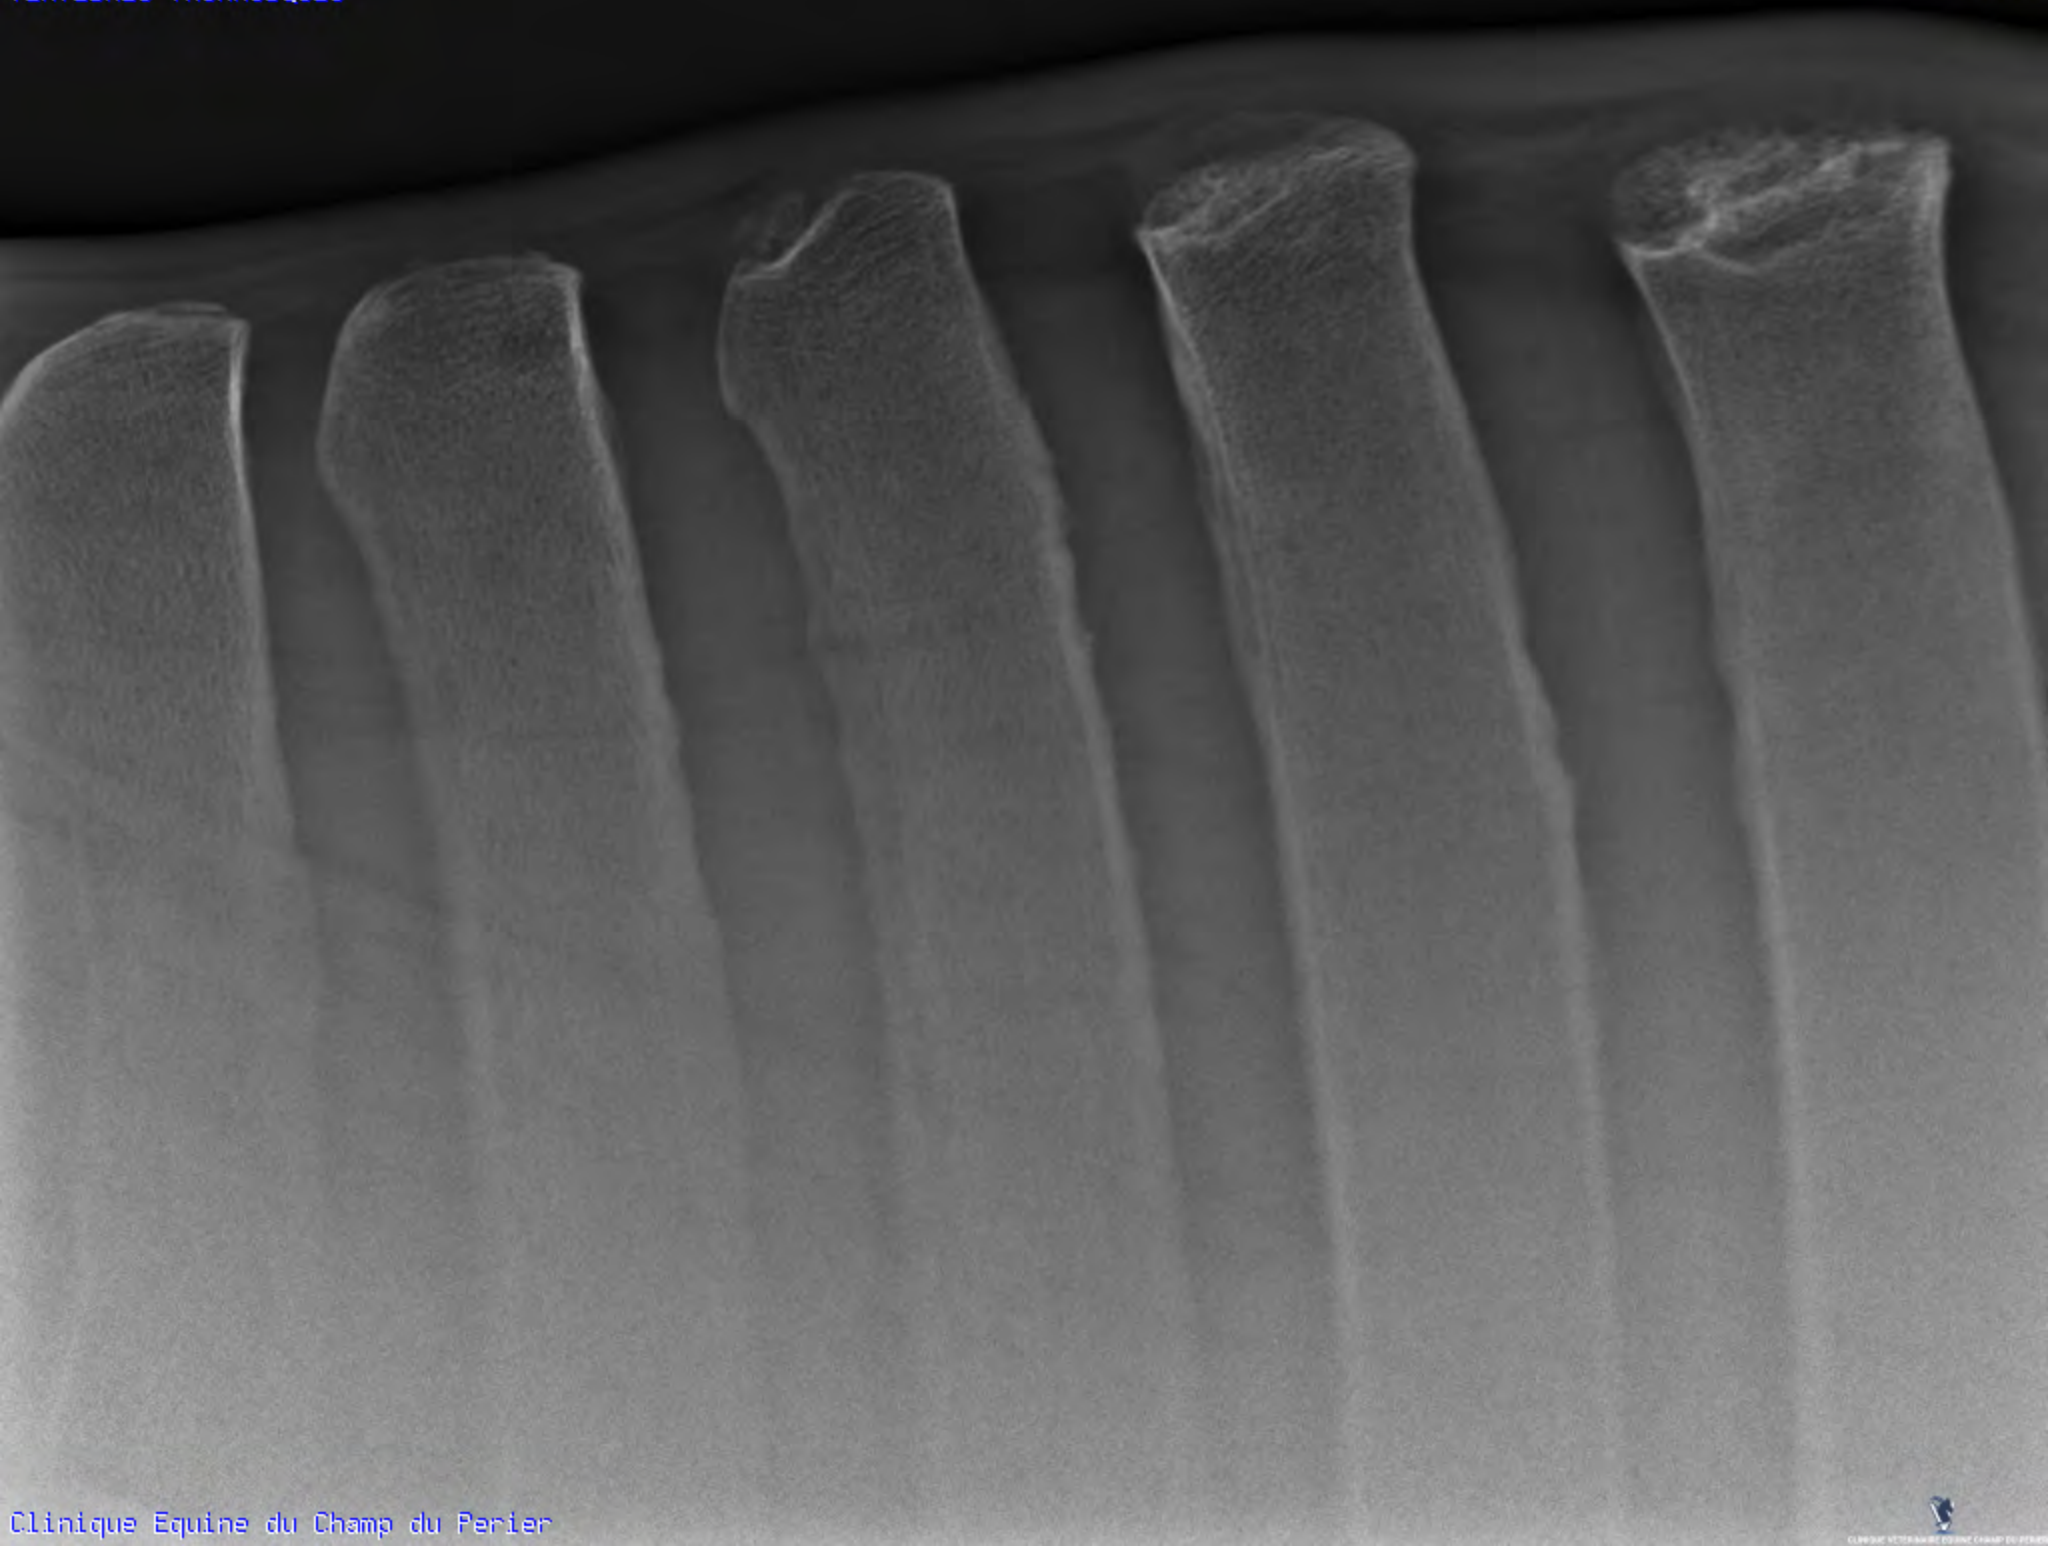

AG/LF

AG/LF

AD/RF

AD/RF

AD/RF

PEARL GEM VDM
LA TUILLIERE VENTE EXTRA
RACHIS CERVICAL

21/10/2024
09:13

PEARL GEM VDM
LA TUILLIERE VENTE EXTRA
RACHIS CERVICAL