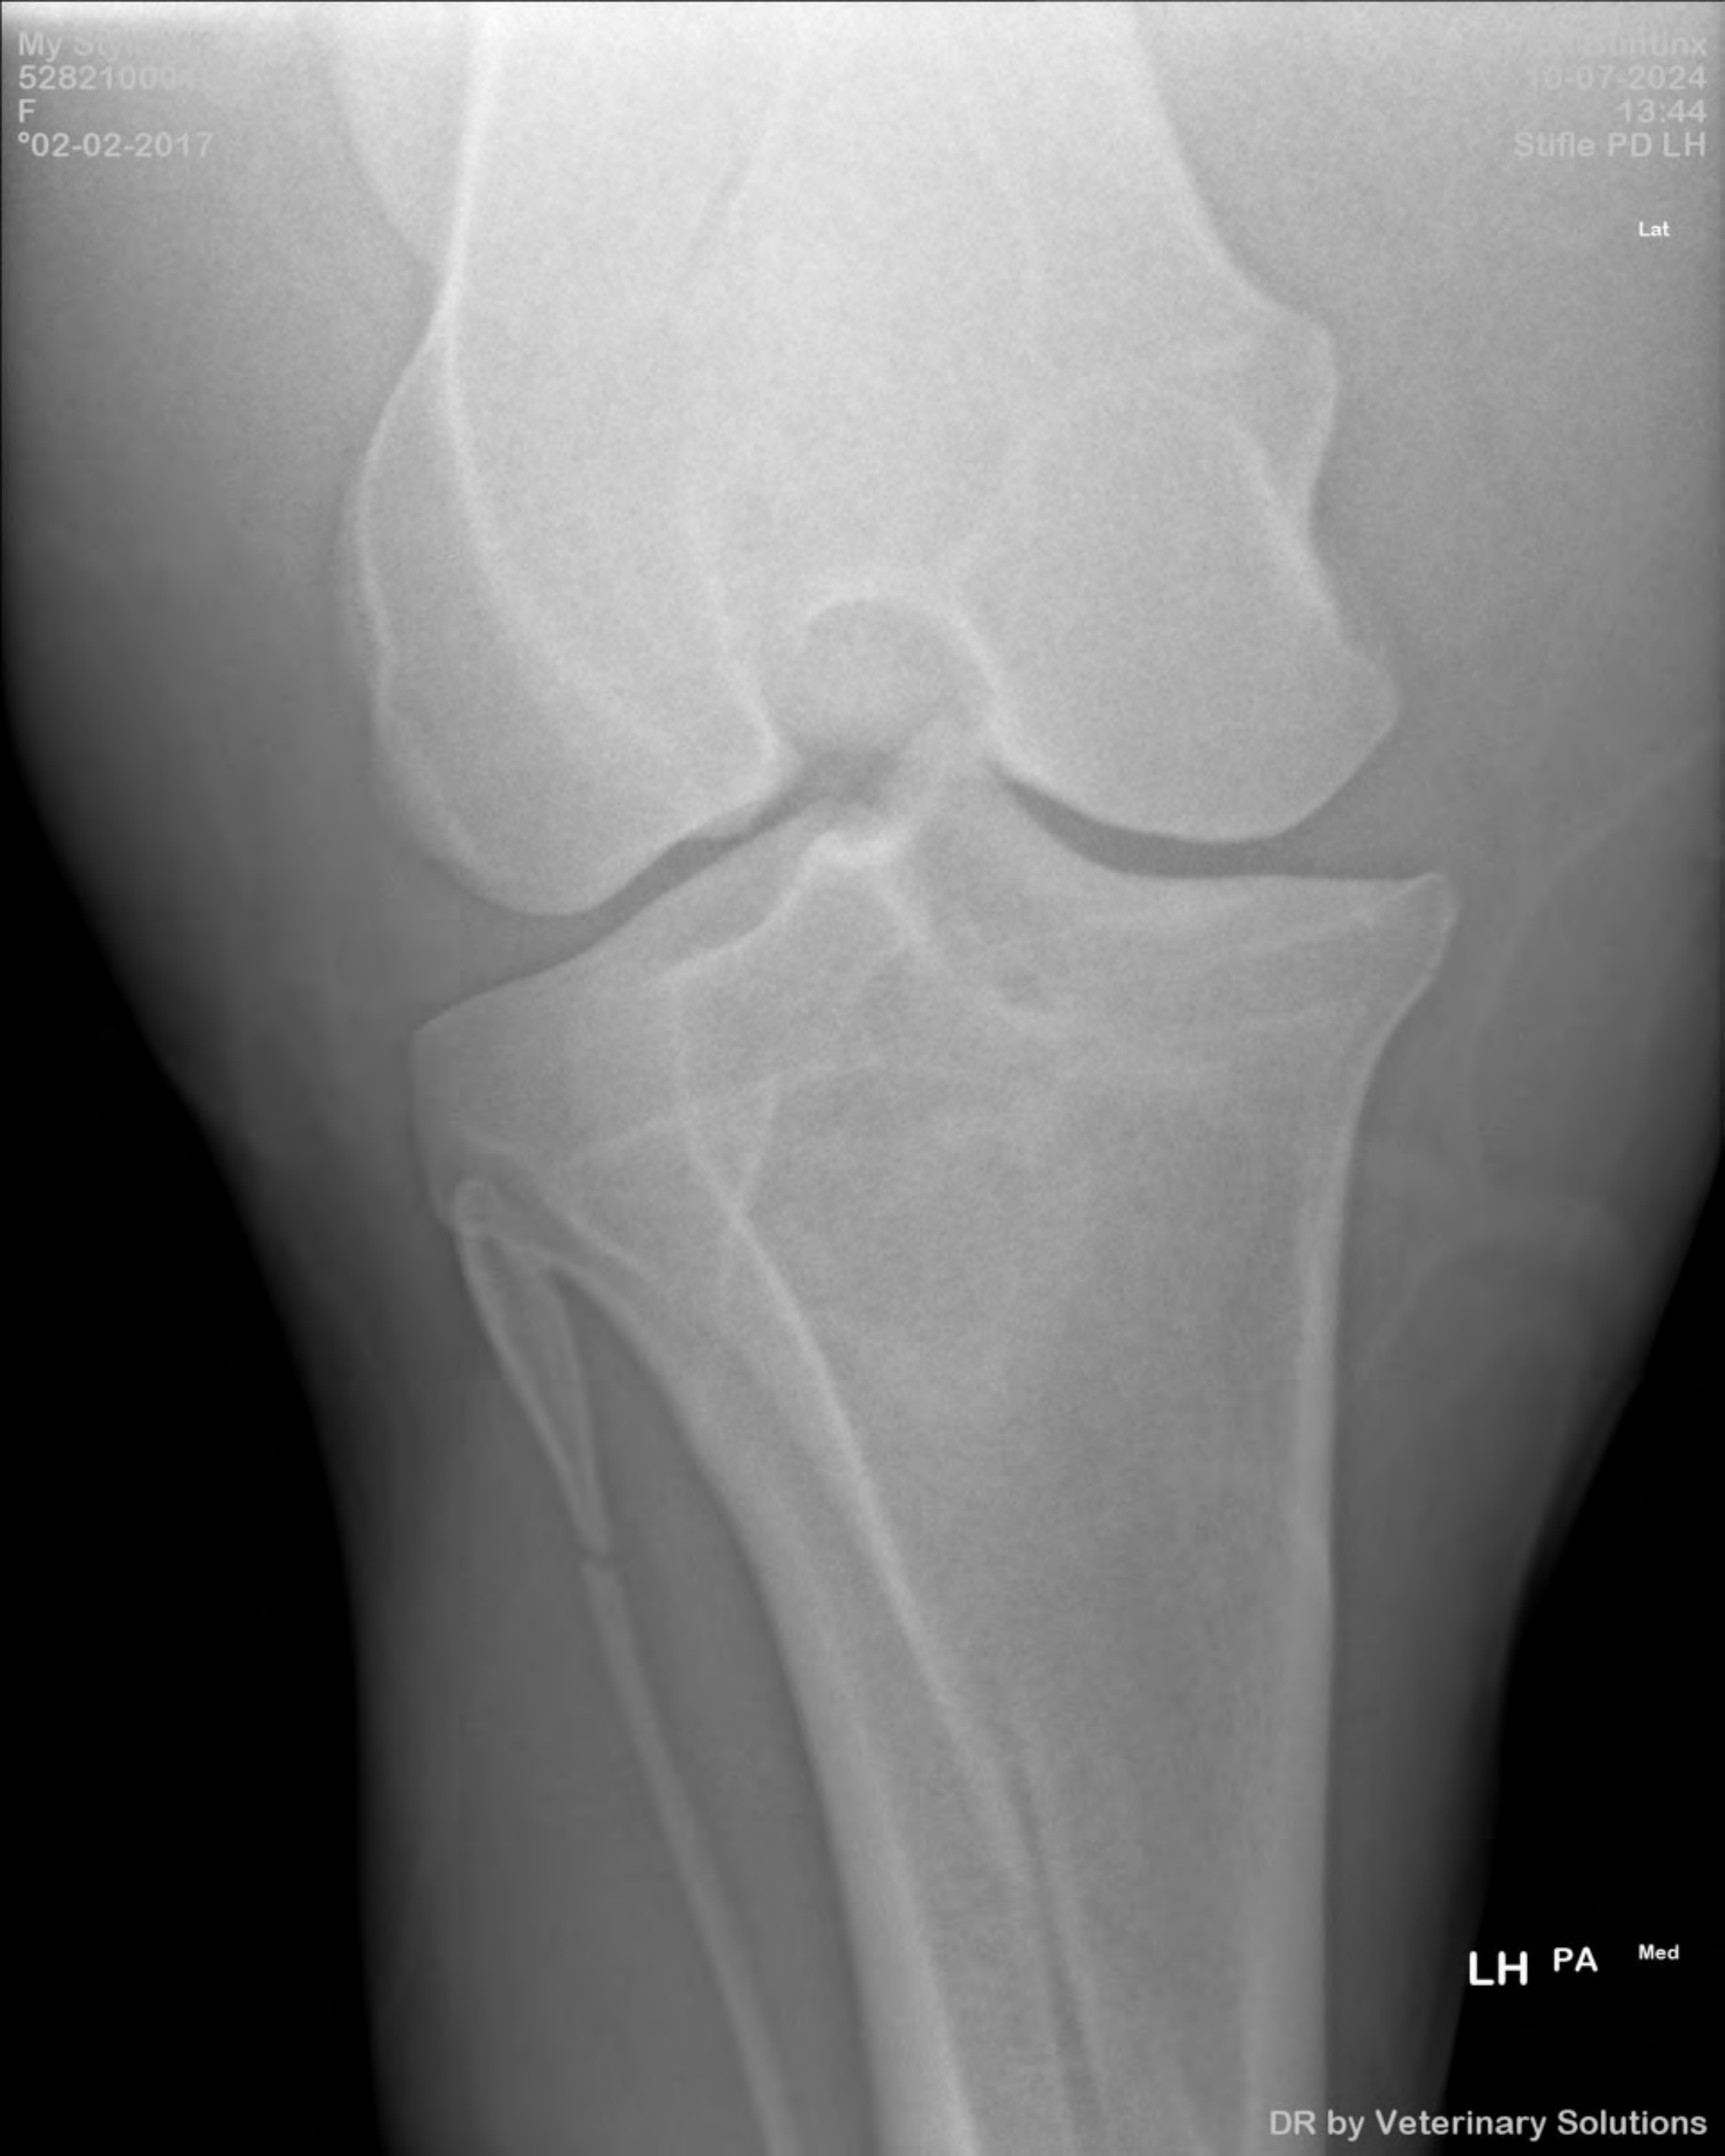

My Style
52821000A
F
°02-02-2017

7.0 Sintux
10-07-2024
13:44
Stifle PD LH

Lat

LH PA Med

DR by Veterinary Solutions