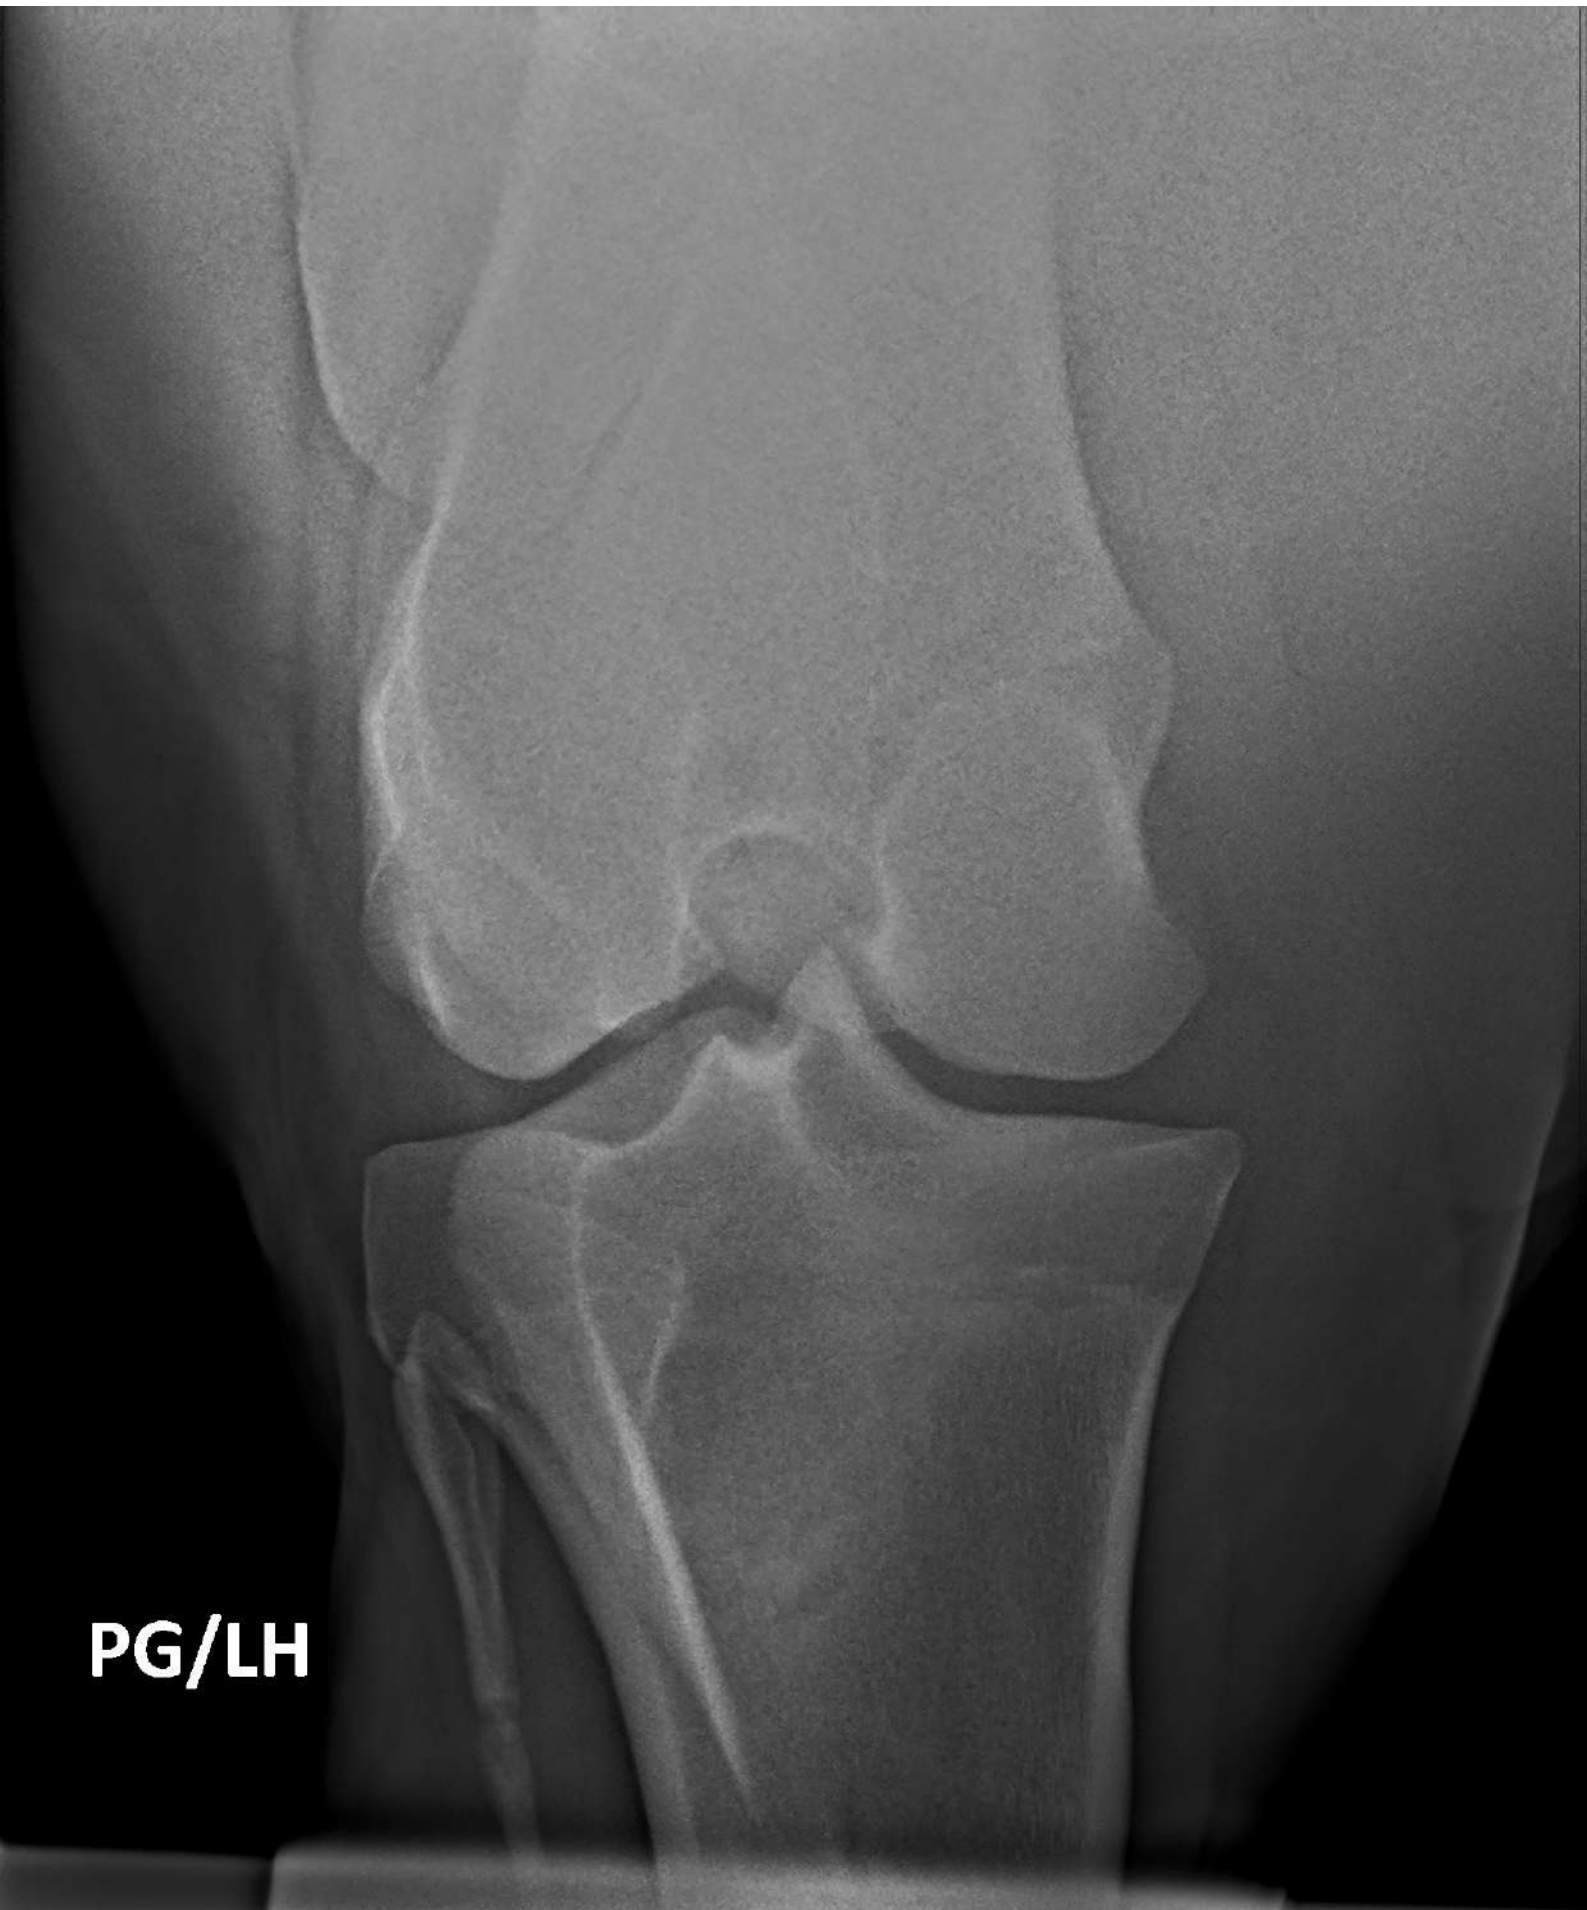

AG/LF

AG/LF

NEW ONE DE RIVERLAND  
SCEA RIVERLAND

5/19/2026 12:00:00 AM

**AG/LF**

AG/LF

PG/LH

PG/LH

PG/LH

**PG/LH**

**PG/LH**

**PG/LH**

**NEW ONE DE RIVERLAND  
SCEA RIVERLAND**

**5/19/2026 12:00:00 AM**

AD/RF

**AD/RF**